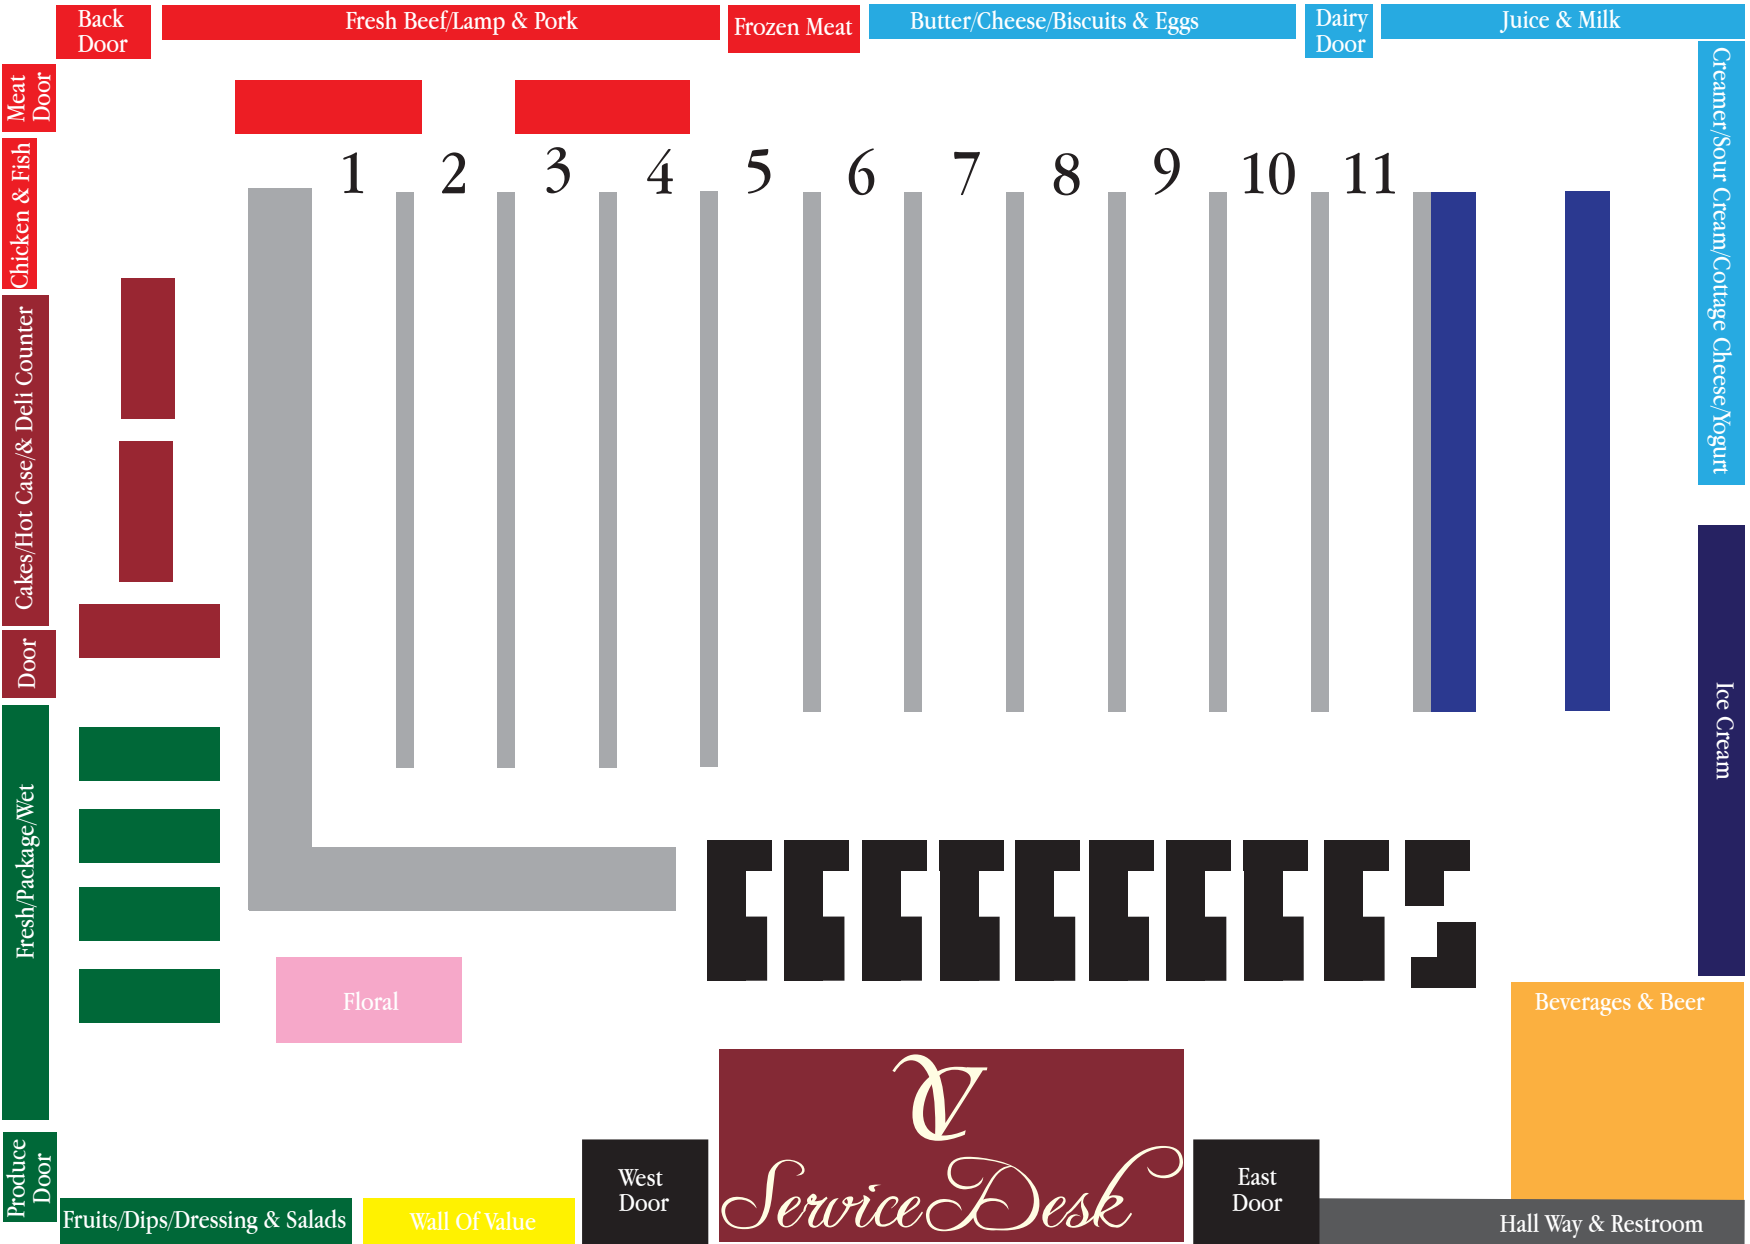

Meat

Dairy

Bakery & Deli

Produce

Bottle Room

Lobby